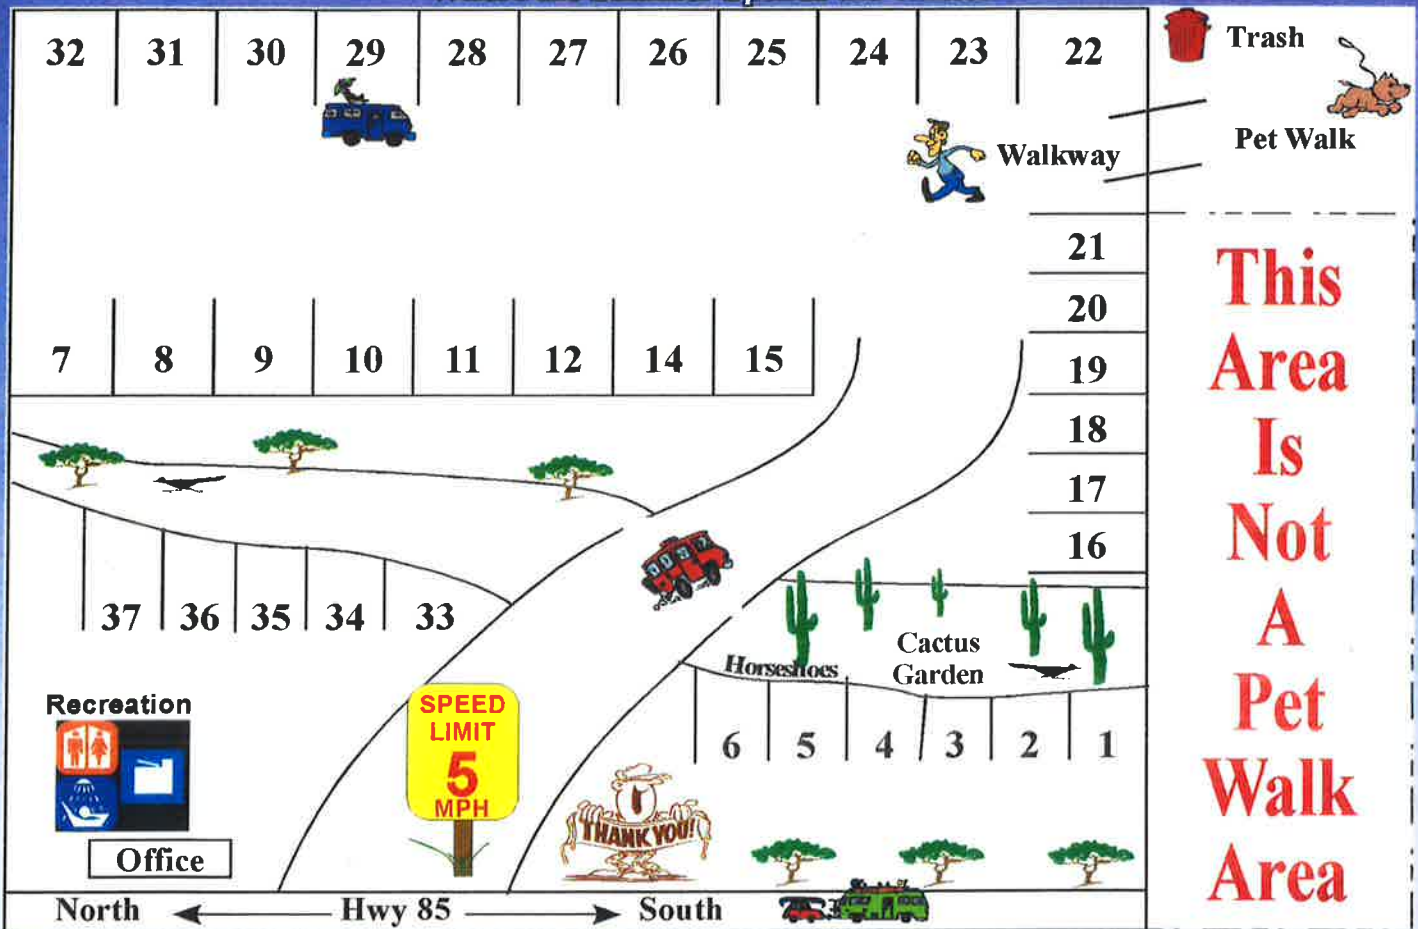

# AJO HEIGHTS RV PARK

- Large Sites With Patios
- Full Hook-ups
- Cable TV
- Telephones
- 30/50 AMP Service
- Super Clean Restrooms
- Rec. Room
- Laundry
- WI-FI

2000 N. Ajo/Gila Bend Hwy  
Ajo, Arizona 85321  
Pima County

## Park Policies

- **ATTENTION: Pima County Health Department - sewer hose must be sloped 1/4" per foot.**
- **Pets must be kept on 5' leash, use pet area and clean up after your pet**
- **Dogs must not be left unattended or allowed to bark.**
- Check Out Time 11:00am
- Quiet hours 9:00pm to 8:00am
- Rec. & Laundry hours 8:00am to 8:00pm
- Do not store objects around your RV other than lawn furniture only.
- No working/washing of rigs/cars in the park.
- No outside clotheslines.
- We reserve the right to refuse continued residency privileges to offenders of our park.
- Ajo Heights RV Park is not responsible for loss or damage due to fire, injury, theft, or utility failure.

## Annual Events

- January:** Old Time Fiddlers at The Ajo Country Club  
• Quilt Show, the Piece Makers
- February:** Events by Ajo Fine Arts
- March:** Sonoran Shindig, Fun for Whole Family
- April:** Events by Ajo Fine Arts
- May:** Cinco de Mayo in the Plaza
- July:** 4<sup>th</sup> of July in the Plaza
- November:** Ajo Street Fair and Car Show
- December:** Santa in the Plaza on Christmas Eve

## Mileage From Ajo

Phoenix.....	100
Tucson.....	130
Mexico Border.....	40
Rocky Point, Mexico....	100
Yuma.....	158

Mile 6.1