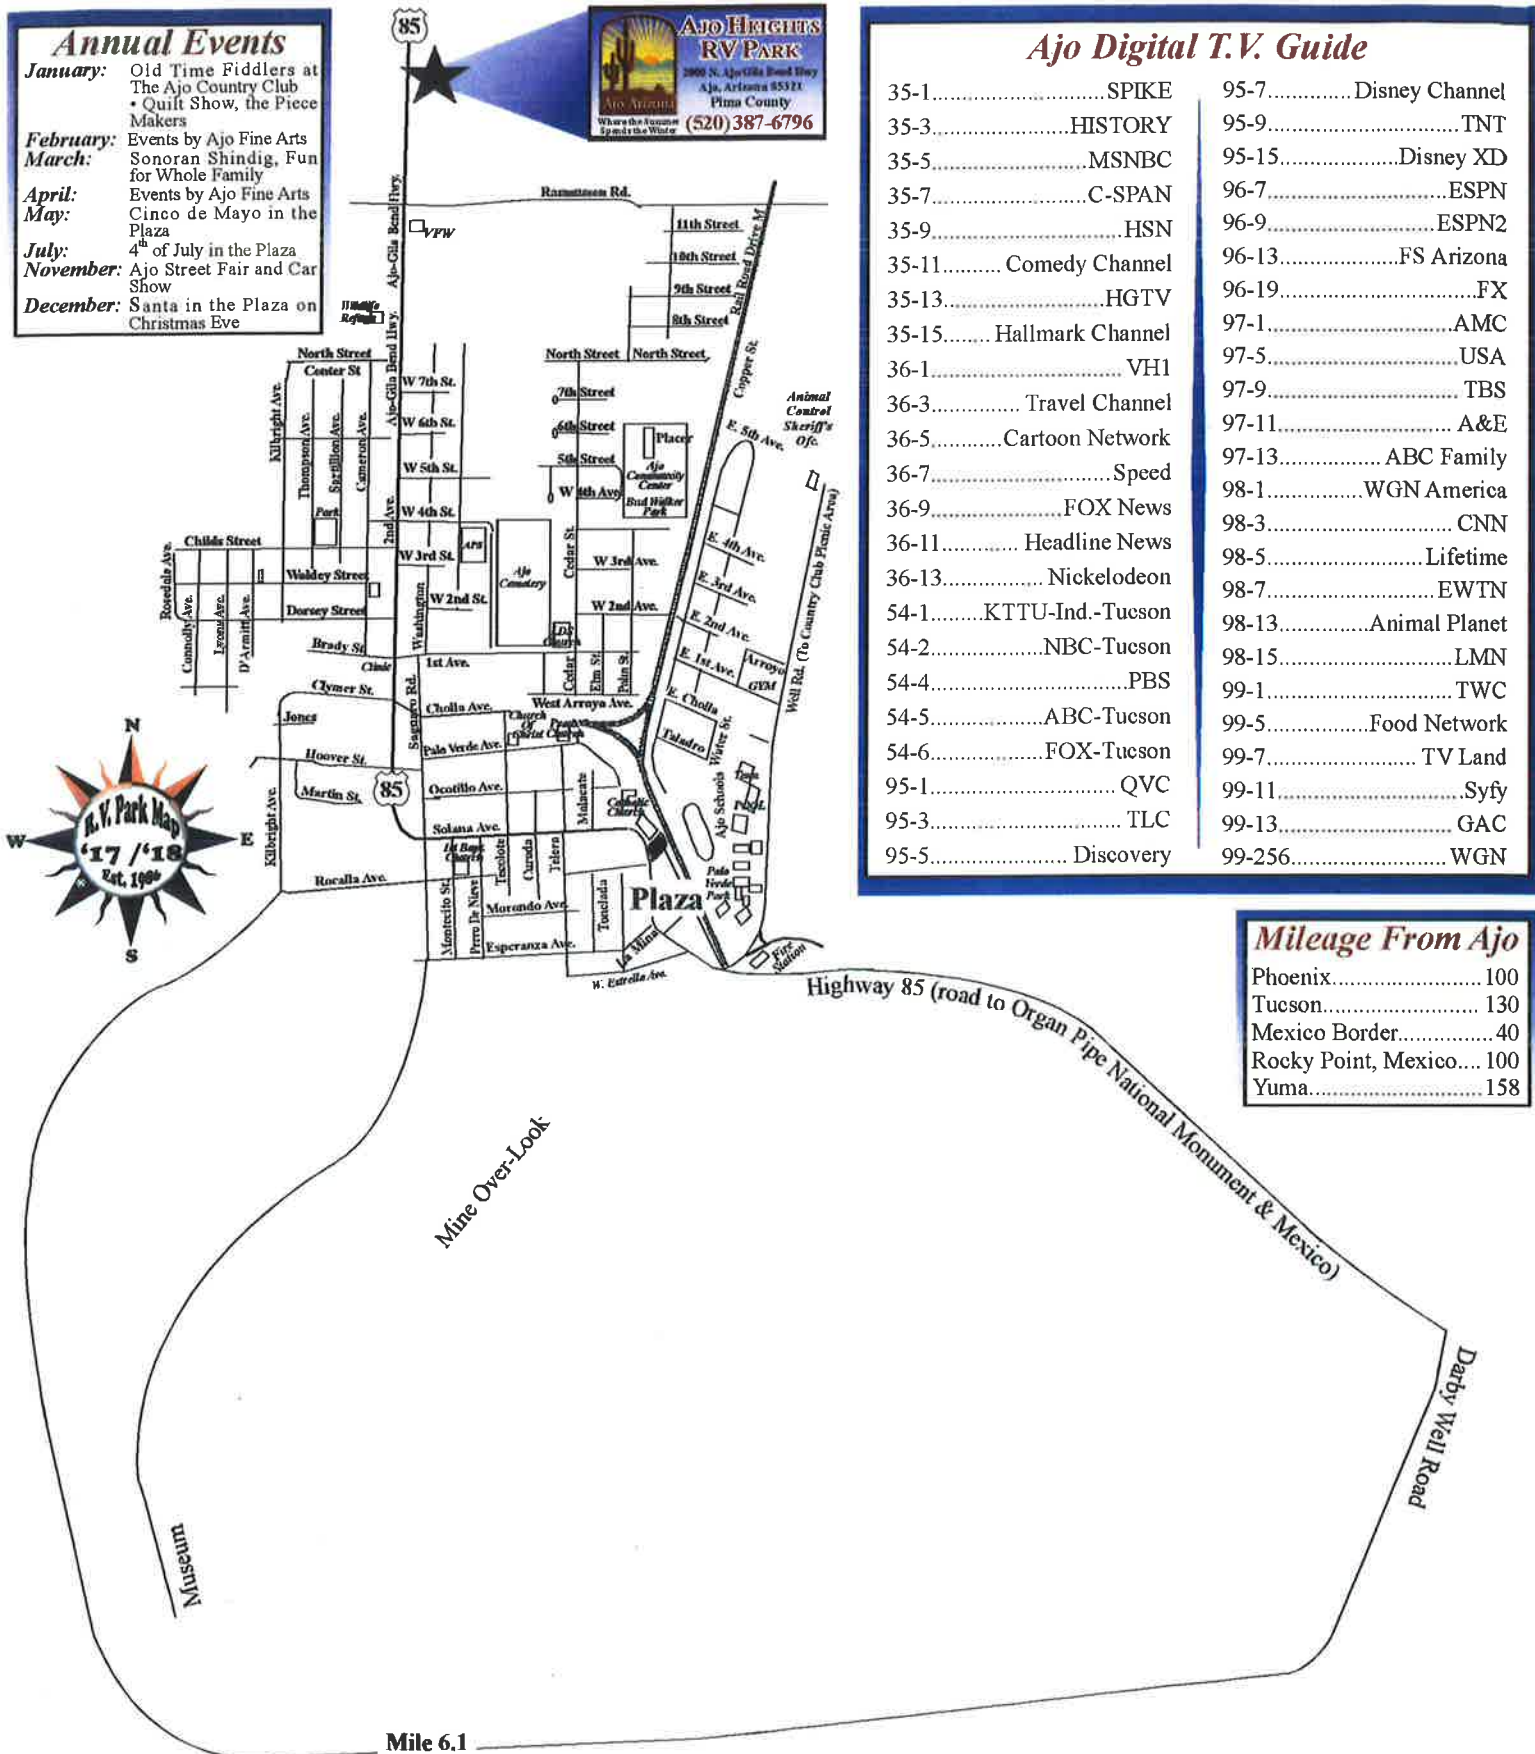

## Annual Events

- January:** Old Time Fiddlers at The Ajo Country Club  
• Quilt Show, the Piece Makers
- February:** Events by Ajo Fine Arts
- March:** Sonoran Shindig, Fun for Whole Family
- April:** Events by Ajo Fine Arts
- May:** Cinco de Mayo in the Plaza
- July:** 4<sup>th</sup> of July in the Plaza
- November:** Ajo Street Fair and Car Show
- December:** Santa in the Plaza on Christmas Eve

## Ajo Digital T.V. Guide

35-1.....	SPIKE	95-7.....	Disney Channel
35-3.....	HISTORY	95-9.....	TNT
35-5.....	MSNBC	95-15.....	Disney XD
35-7.....	C-SPAN	96-7.....	ESPN
35-9.....	HSN	96-9.....	ESPN2
35-11.....	Comedy Channel	96-13.....	FS Arizona
35-13.....	HGTV	96-19.....	FX
35-15.....	Hallmark Channel	97-1.....	AMC
36-1.....	VH1	97-5.....	USA
36-3.....	Travel Channel	97-9.....	TBS
36-5.....	Cartoon Network	97-11.....	A&E
36-7.....	Speed	97-13.....	ABC Family
36-9.....	FOX News	98-1.....	WGN America
36-11.....	Headline News	98-3.....	CNN
36-13.....	Nickelodeon	98-5.....	Lifetime
54-1.....	KTTU-Ind.-Tucson	98-7.....	EWTN
54-2.....	NBC-Tucson	98-13.....	Animal Planet
54-4.....	PBS	98-15.....	LMN
54-5.....	ABC-Tucson	99-1.....	TWC
54-6.....	FOX-Tucson	99-5.....	Food Network
95-1.....	QVC	99-7.....	TV Land
95-3.....	TLC	99-11.....	Syfy
95-5.....	Discovery	99-13.....	GAC
		99-256.....	WGN

## Mileage From Ajo

Phoenix.....	100
Tucson.....	130
Mexico Border.....	40
Rocky Point, Mexico....	100
Yuma.....	158

Mile 6.1